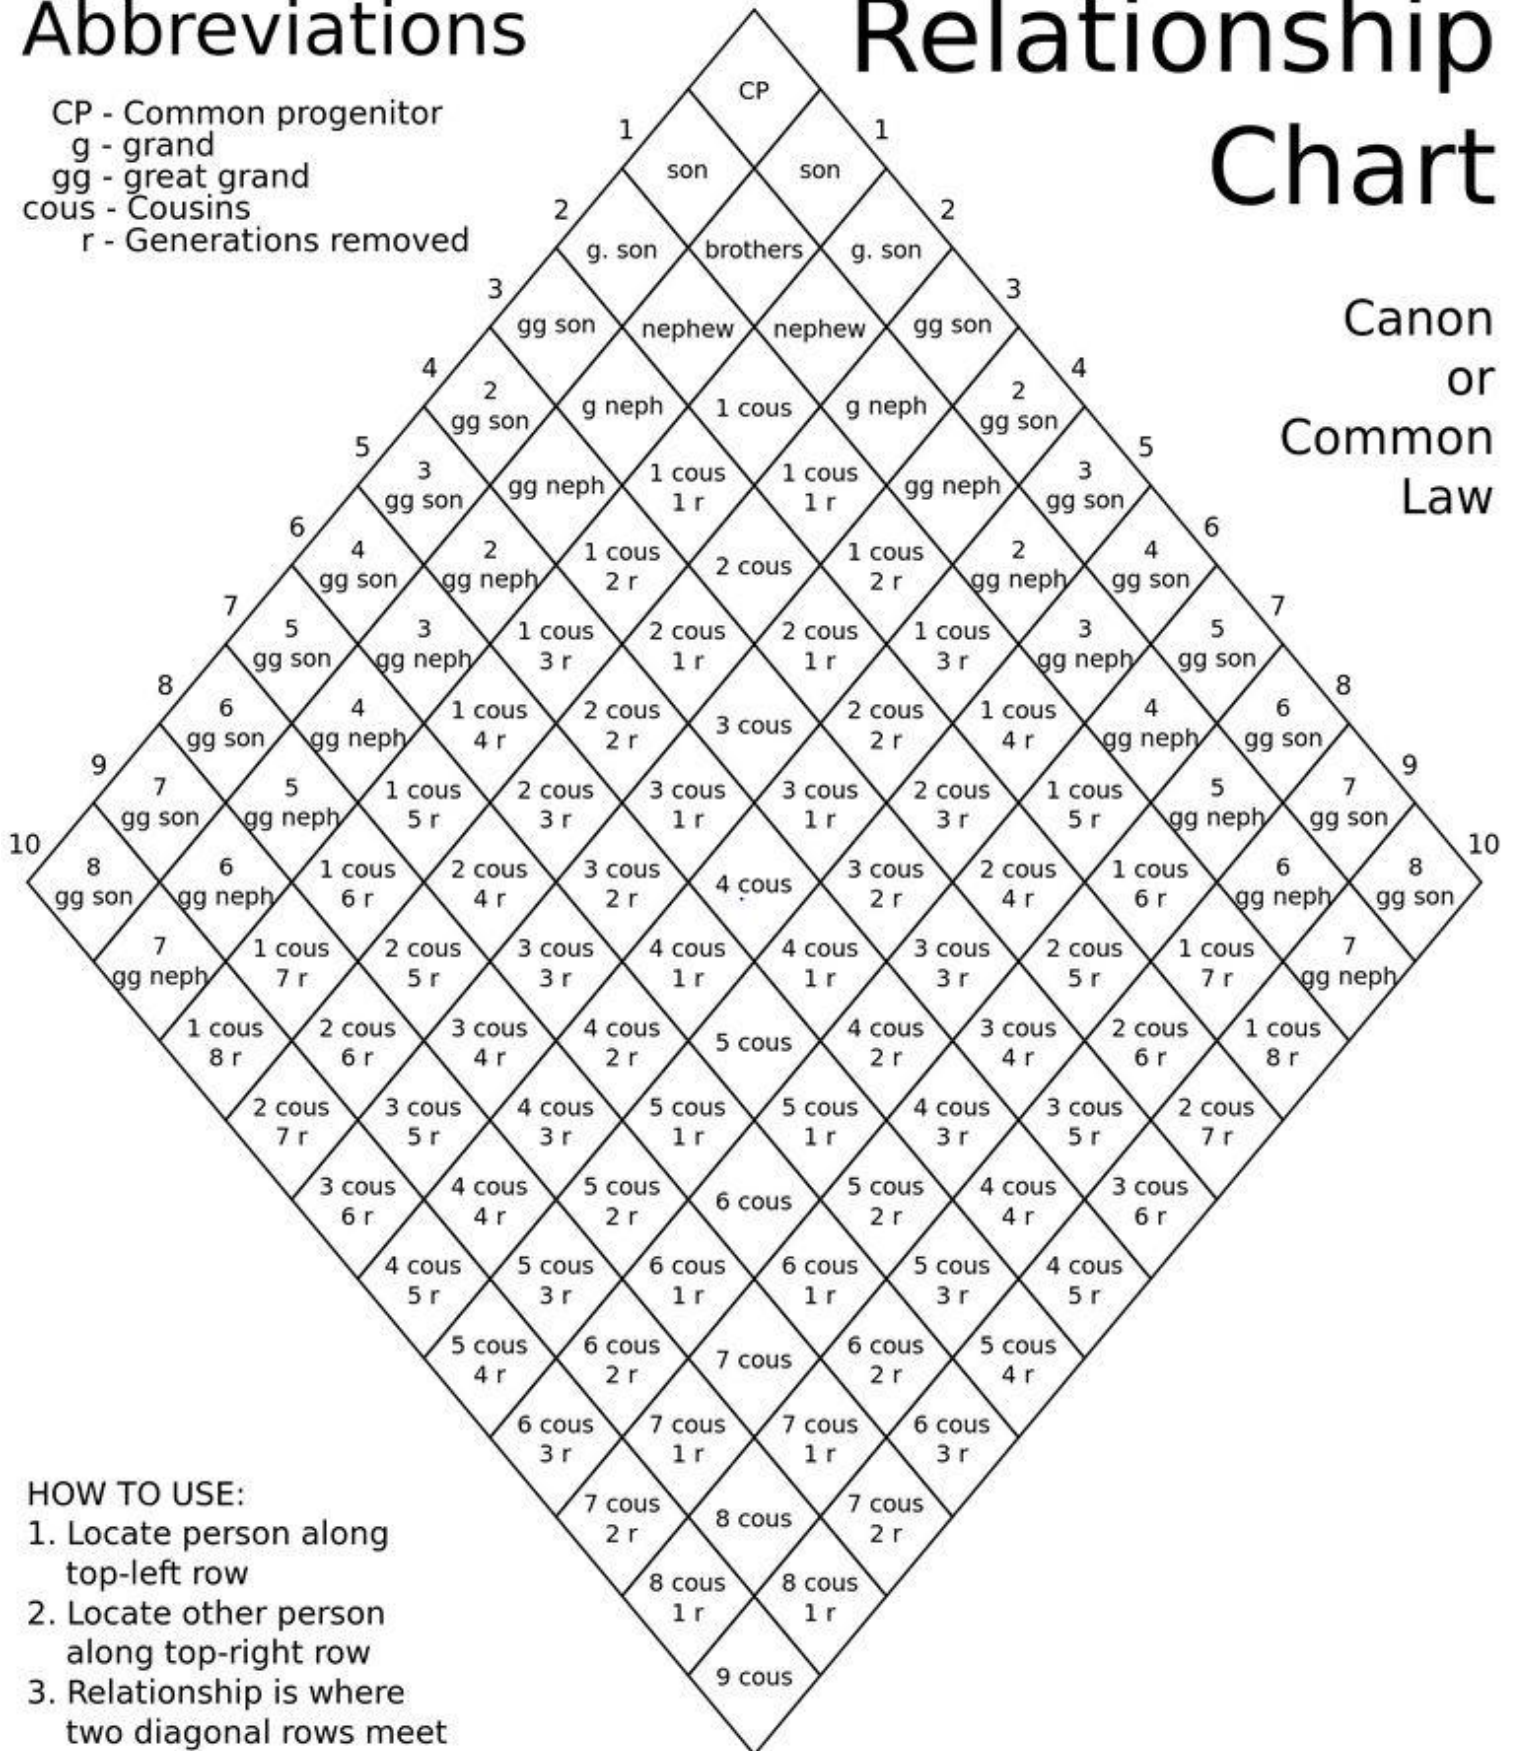

Abbreviations

- CP - Common progenitor
- g - grand
- gg - great grand
- cous - Cousins
- r - Generations removed

Relationship Chart

Canon
or
Common
Law

HOW TO USE:

1. Locate person along top-left row
2. Locate other person along top-right row
3. Relationship is where two diagonal rows meet